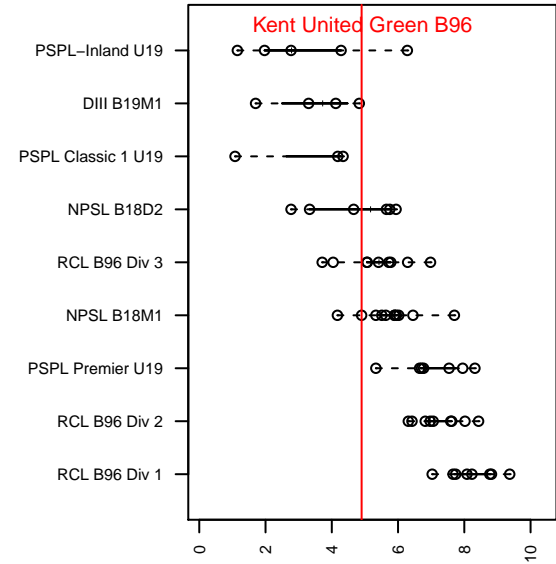

Kent United Green B96

Kent United
Kent, WA
B96 total strength=1585
attack=22.25 defense=10.37
fall league = NPSL B18M1

alt names used:
KENT UNITED B96 GREEN (WA)
Kent United B96 Green

Venues played:
2014 Kent Cornucopia Cup HS U18
2014 Sounders FC Cup BU17-19
2014 Starfire Labor Day Cup U19
2014 NPSL B18M1

**attack and defense variance (black dot)
relative to other teams
and top 10 in region**

**attack and defense rating
relative to others at age
and all opponents in last 13 months**

Performance relative to 13 month average