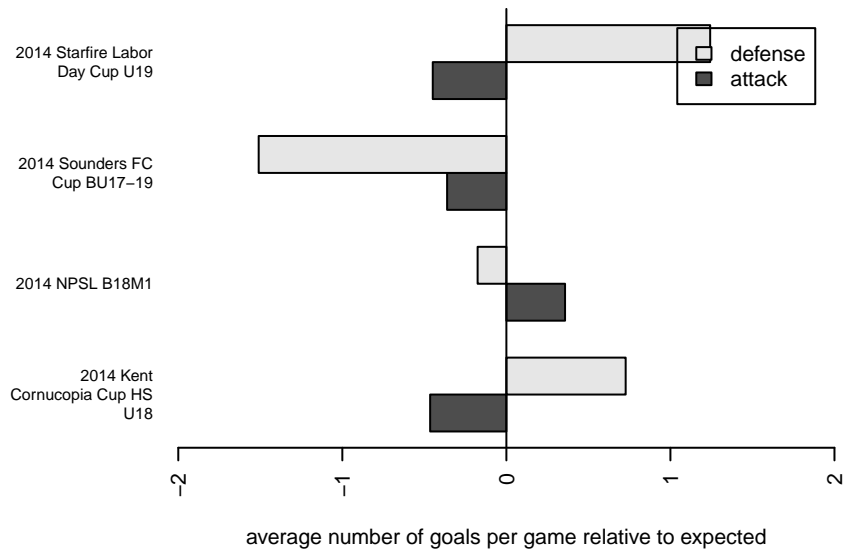

Kent United Green B96

Kent United
Kent, WA
B96 total strength=1585
attack=22.25 defense=10.37
fall league = NPSL B18M1

alt names used:
KENT UNITED B96 GREEN (WA)
Kent United B96 Green

Venues played:
2014 Kent Cornucopia Cup HS U18
2014 Sounders FC Cup BU17-19
2014 Starfire Labor Day Cup U19
2014 NPSL B18M1

**attack and defense variance (black dot)
relative to other teams
and top 10 in region**

**attack and defense rating
relative to others at age
and all opponents in last 13 months**

Performance relative to 13 month average